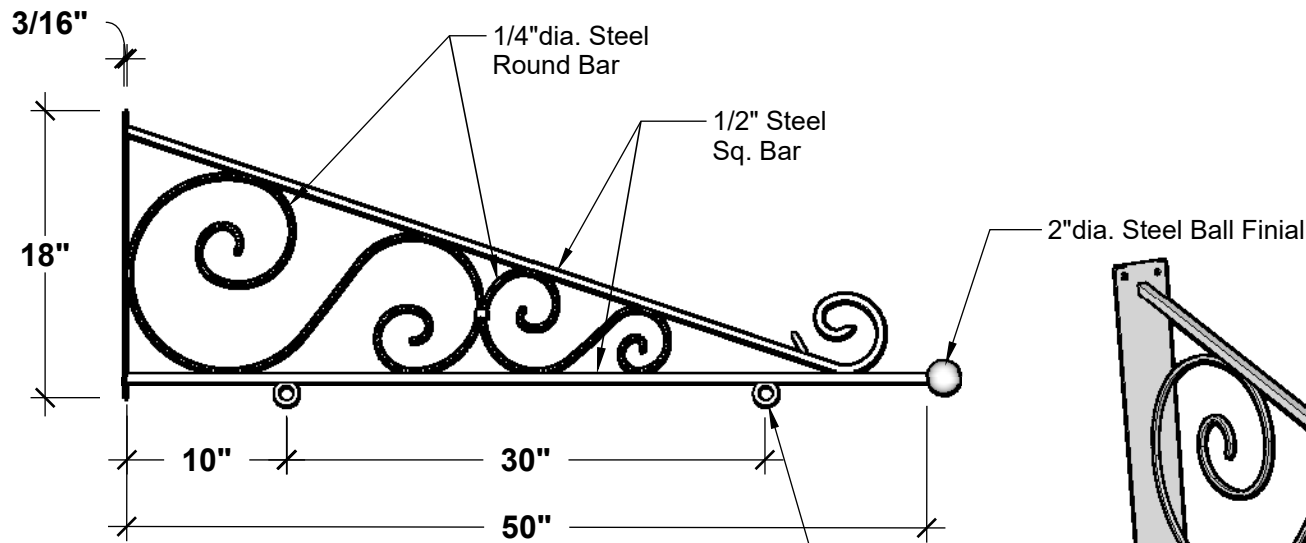

ELEVATION VIEW

PERSPECTIVE VIEW

BACKPLATE VIEW

GENERAL NOTES	

6056 Corte Del Cedro, Carlsbad CA 92011
 1-888-320-0626/service@plantersunlimited.com
 www.plantersunlimited.com

PRODUCT DESCRIPTION	SKU		ORDER NUMBER		
52" TRIANGLE SCROLL BLADE SIGN BRACKET	392B-52				
DIMENSIONS	COLOR	FINISH	REP:	DB:	DATE
52"L					