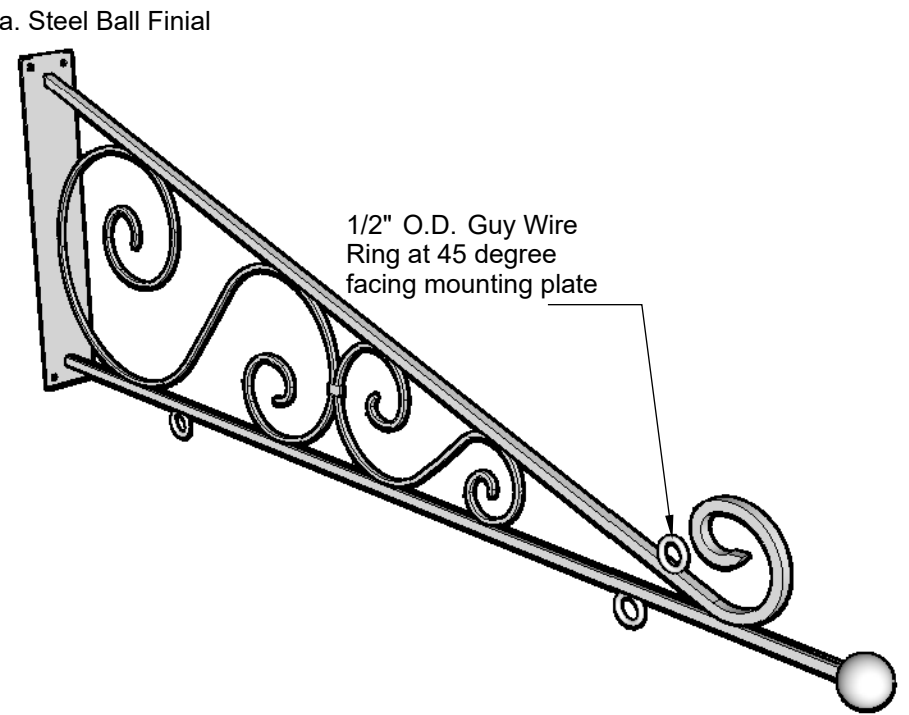

ELEVATION VIEW

PERSPECTIVE VIEW

BACKPLATE VIEW

GENERAL NOTES	

6056 Corte Del Cedro, Carlsbad CA 92011
 1-888-320-0626/service@plantersunlimited.com
 www.plantersunlimited.com

PRODUCT DESCRIPTION	SKU		ORDER NUMBER		
52" TRIANGLE SCROLL BLADE SIGN BRACKET	392B-52				
DIMENSIONS	COLOR	FINISH	REP:	DB:	DATE
52"L					