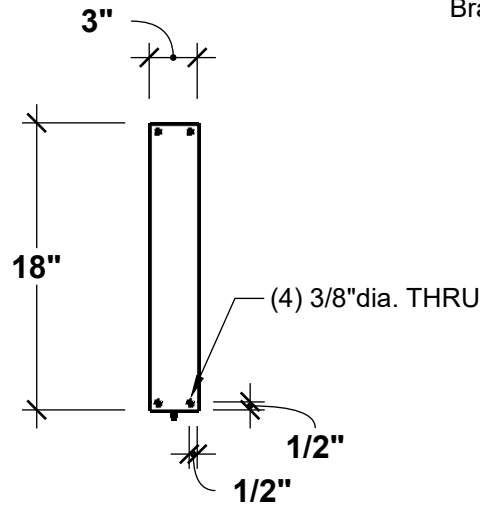

ELEVATION VIEW

PERSPECTIVE VIEW

BACKPLATE VIEW

GENERAL NOTES	

6056 Corte Del Cedro, Carlsbad CA 92011
 1-888-320-0626/service@plantersunlimited.com
 www.plantersunlimited.com

PRODUCT DESCRIPTION	SKU		ORDER NUMBER		
52" TRIANGLE SCROLL BLADE SIGN BRACKET	392B-52				
DIMENSIONS	COLOR	FINISH	REP:	DB:	DATE
52"L					