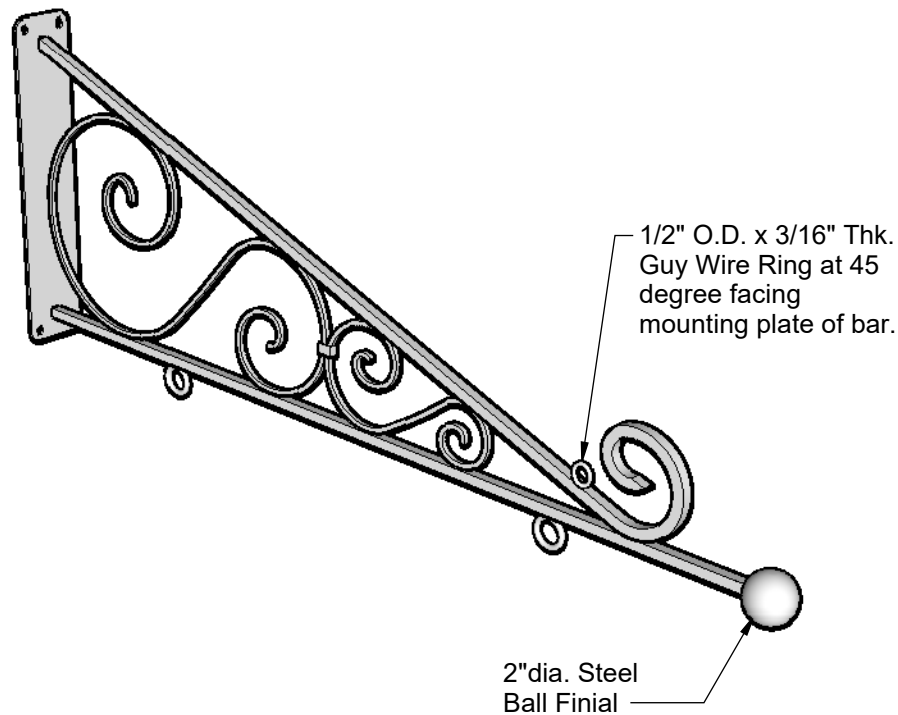

ELEVATION VIEW

PERSPECTIVE VIEW

BACKPLATE VIEW

GENERAL NOTES

CUSTOMER SIGNATURE

PRODUCT DESCRIPTION

42" TRIANGLE SCROLL BLADE SIGN BRACKET

SKU

392B-42

ORDER NUMBER

DIMENSIONS

42"L

COLOR

Textured Black Powder Coat

FINISH

REP: