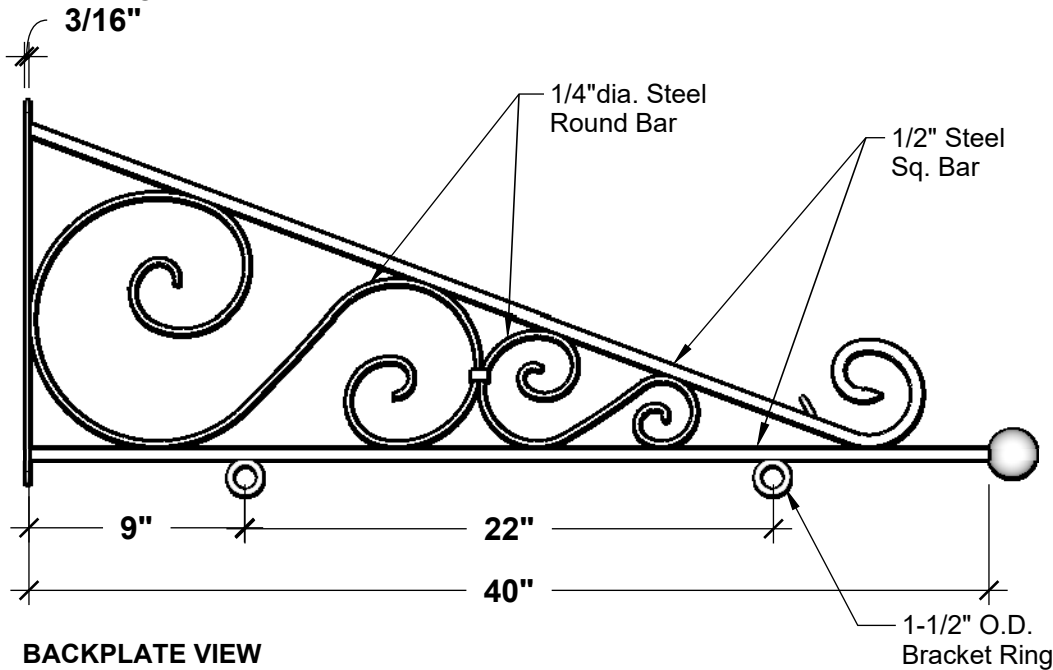

ELEVATION VIEW

PERSPECTIVE VIEW

BACKPLATE VIEW

GENERAL NOTES

CUSTOMER SIGNATURE

PRODUCT DESCRIPTION

42" TRIANGLE SCROLL BLADE SIGN BRACKET

SKU

392B-42

ORDER NUMBER

DIMENSIONS

42"L

COLOR

Textured Black Powder Coat

FINISH

REP: