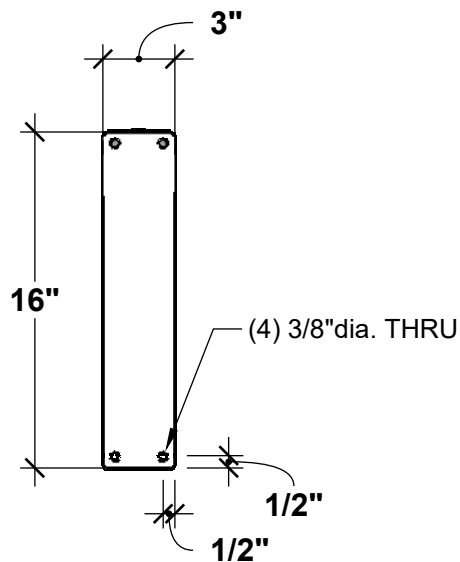

ELEVATION VIEW

PERSPECTIVE VIEW

BACKPLATE VIEW

GENERAL NOTES

CUSTOMER SIGNATURE

PRODUCT DESCRIPTION

42" TRIANGLE SCROLL BLADE SIGN BRACKET

SKU

392B-42

ORDER NUMBER

DIMENSIONS

42"L

COLOR

Textured Black Powder Coat

FINISH

REP: