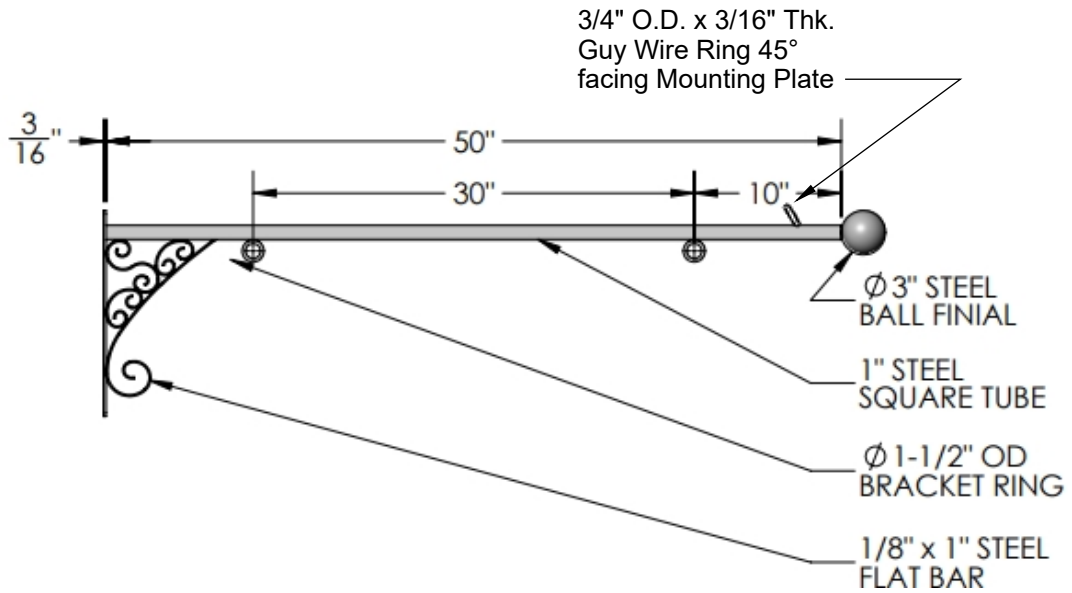

SIDE VIEW

FRONT VIEW

GENERAL NOTES

SIGN BRACKET
—STORE—

A CARLSBAD MANUFACTURING COMPANY

1 (888) 919-7446

SignBracketStore.com

PRODUCT DESCRIPTION				SKU				PREPARED FOR		APPROVAL SIGNATURE
FLORENCE LOWER SCROLL SIGN BRACKET				381B-53						
DIMENSIONS	MATERIAL	COLOR / FINISH	REP	DB	DATE	REV	ORDER #	PROJECT / SIDEMARK / IF#		APPROVAL DATE
53"L	STEEL	Textured Black Powder Coat	Gordana	RM	01/2025					