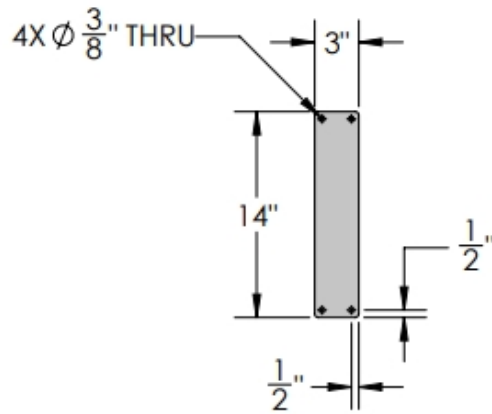

SIDE VIEW

FRONT VIEW

GENERAL NOTES

SIGN BRACKET
—STORE—

A CARLSBAD MANUFACTURING COMPANY

1 (888) 919-7446

SignBracketStore.com

PRODUCT DESCRIPTION				SKU				PREPARED FOR		APPROVAL SIGNATURE
FLORENCE LOWER SCROLL SIGN BRACKET				381B-53						
DIMENSIONS	MATERIAL	COLOR / FINISH	REP	DB	DATE	REV	ORDER #	PROJECT / SIDEMARK / IF#		APPROVAL DATE
53"L	STEEL	Textured Black Powder Coat	Gordana	RM	01/2025					