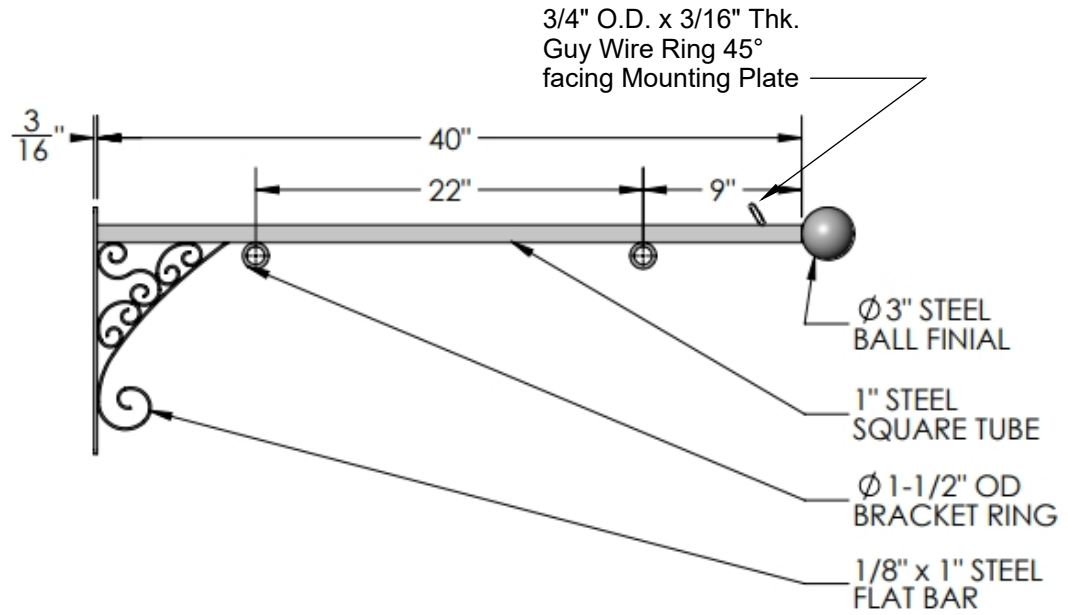

SIDE VIEW

FRONT VIEW

GENERAL NOTES

SIGN BRACKET

—STORE—

A CARLSBAD MANUFACTURING COMPANY

1 (888) 919-7446

SignBracketStore.com

PRODUCT DESCRIPTION					SKU				PREPARED FOR		APPROVAL SIGNATURE
FLORENCE LOWER SCROLL SIGN BRACKET					381B-43						
DIMENSIONS	MATERIAL	COLOR / FINISH	REP	DB	DATE	REV	ORDER #	PROJECT / SIDEMARK / IF#		APPROVAL DATE	
43"L	STEEL	Textured Black Powder Coat	Gordana	RM	01/2025						