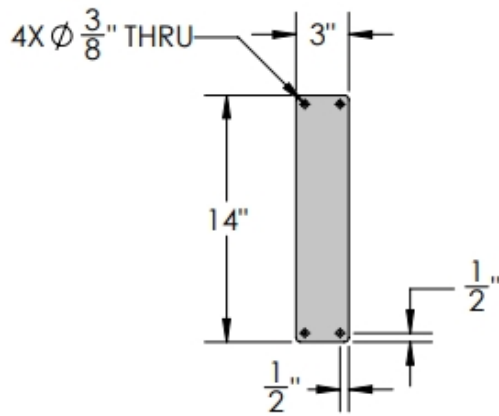

SIDE VIEW

FRONT VIEW

GENERAL NOTES

SIGN BRACKET

—STORE—

A CARLSBAD MANUFACTURING COMPANY

1 (888) 919-7446

SignBracketStore.com

PRODUCT DESCRIPTION					SKU				PREPARED FOR		APPROVAL SIGNATURE
FLORENCE LOWER SCROLL SIGN BRACKET					381B-43						
DIMENSIONS	MATERIAL	COLOR / FINISH	REP	DB	DATE	REV	ORDER #	PROJECT / SIDEMARK / IF#		APPROVAL DATE	
43"L	STEEL	Textured Black Powder Coat	Gordana	RM	01/2025						

PLEASE NOTE: Due to the handmade nature of our products, individual measurements may vary from those listed. The provided dimensions are for reference only

All images are the intellectual property of Sign Bracket Store. Reproduction in any form is strictly prohibitive without the express written permission of Sign Bracket Store. All designs are property of Sign Bracket Store.