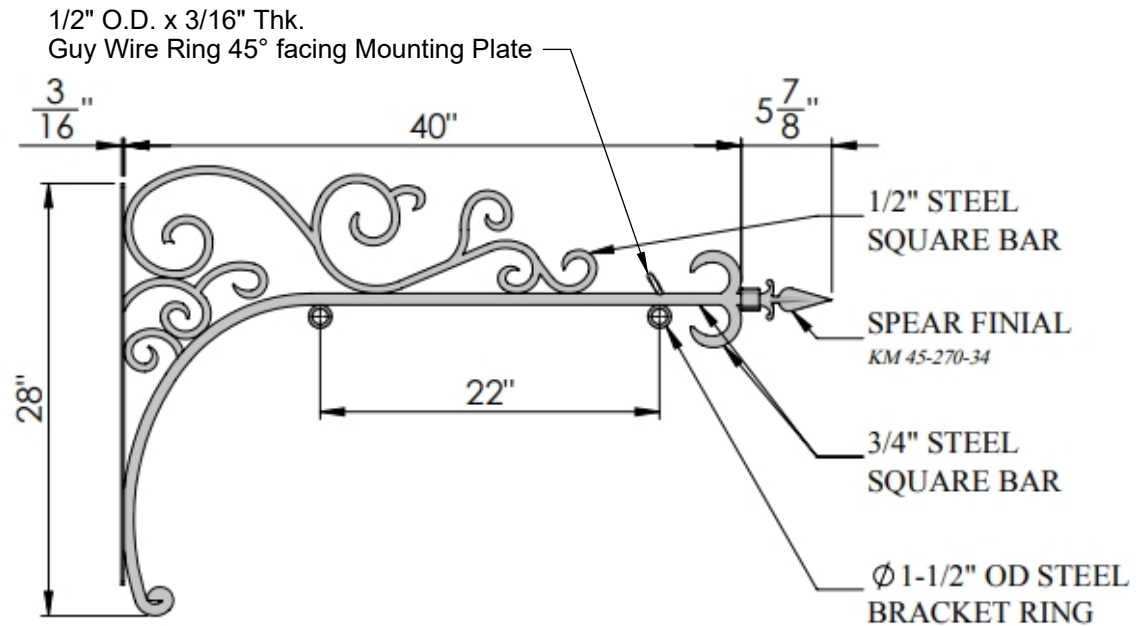

SIDE VIEW

FRONT VIEW

GENERAL NOTES

SIGN BRACKET
—STORE—

A CARLSBAD MANUFACTURING COMPANY

1 (888) 919-7446

SignBracketStore.com

PRODUCT DESCRIPTION				SKU				PREPARED FOR		APPROVAL SIGNATURE
LA COSTA SCROLL SIGN BRACKET				380B-40						
DIMENSIONS	MATERIAL	COLOR / FINISH	REP	DB	DATE	REV	ORDER #	PROJECT / SIDEMARK / IF#	APPROVAL DATE	
40"L	STEEL	Textured Black Powder Coat	Gordana	RM	01/2025					