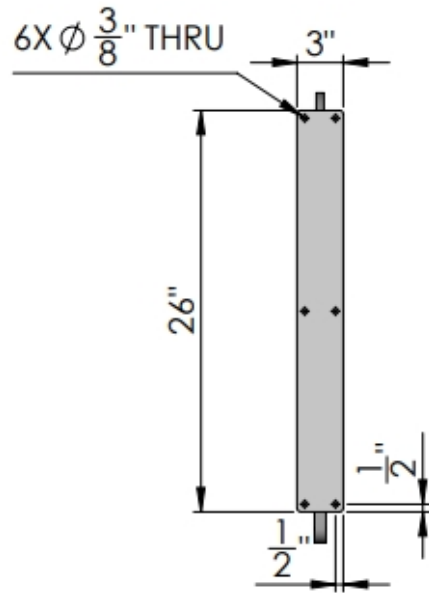

SIDE VIEW

FRONT VIEW

GENERAL NOTES

SIGN BRACKET
—STORE—

A CARLSBAD MANUFACTURING COMPANY

1 (888) 919-7446

SignBracketStore.com

PRODUCT DESCRIPTION				SKU				PREPARED FOR		APPROVAL SIGNATURE
LA COSTA SCROLL SIGN BRACKET				380B-40						
DIMENSIONS	MATERIAL	COLOR / FINISH	REP	DB	DATE	REV	ORDER #	PROJECT / SIDEMARK / IF#	APPROVAL DATE	
40"L	STEEL	Textured Black Powder Coat	Gordana	RM	01/2025					