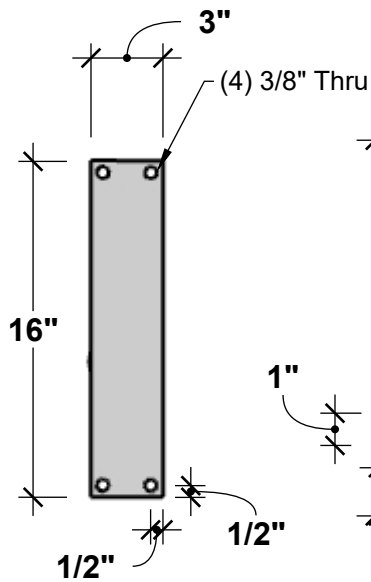

**SIDE VIEW**

**FRONT VIEW**

**PERSPECTIVE VIEW**

- 2" x 3/16" Steel Flat Bar
- 3" Dia. Steel Ball Finial
- 3/4" O.D. x 3/16" Thk. Guy Wire Ring 45° facing Mounting Plate
- 2" Sq. Tube
- 1-1/2" OD Steel Bracket Ring

| GENERAL NOTES |
|---------------|
|               |

**SIGN BRACKET**  
—STORE—

A CARLSBAD MANUFACTURING COMPANY

1 (888) 919-7446

SignBracketStore.com

| PRODUCT DESCRIPTION |          |                |        | SKU     |         |     |         | PREPARED FOR             |               | APPROVAL SIGNATURE |
|---------------------|----------|----------------|--------|---------|---------|-----|---------|--------------------------|---------------|--------------------|
| MODINA SIGN BRACKET |          |                |        | 378B-50 |         |     |         | -                        |               |                    |
| DIMENSIONS          | MATERIAL | COLOR / FINISH | REP    | DB      | DATE    | REV | ORDER # | PROJECT / SIDEMARK / IF# | APPROVAL DATE |                    |
| 50"L                | STEEL    |                | Cressa | RM      | 01/2025 |     |         |                          |               |                    |