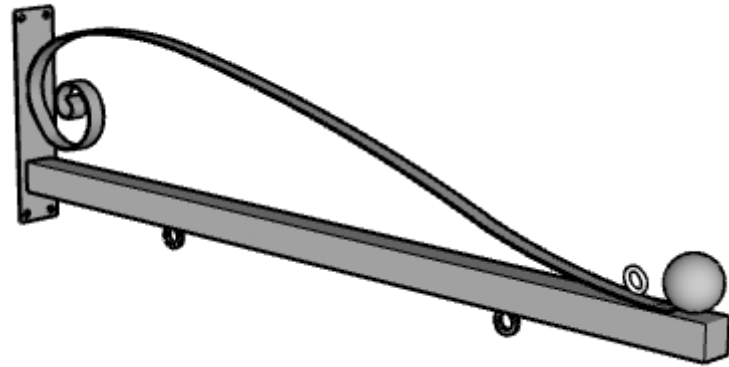

**SIDE VIEW**

**FRONT VIEW**

**PERSPECTIVE VIEW**

- 2" x 3/16" Steel Flat Bar
- 3" Dia. Steel Ball Finial
- 3/4" O.D. x 3/16" Thk. Guy Wire Ring 45° facing Mounting Plate
- 2" Sq. Tube
- 1-1/2" OD Steel Bracket Ring

| GENERAL NOTES |
|---------------|
|               |

**SIGN BRACKET**  
—STORE—

A CARLSBAD MANUFACTURING COMPANY

1 (888) 919-7446

SignBracketStore.com

| PRODUCT DESCRIPTION |          |                |        | SKU     |         |     |         | PREPARED FOR             |               | APPROVAL SIGNATURE |
|---------------------|----------|----------------|--------|---------|---------|-----|---------|--------------------------|---------------|--------------------|
| MODINA SIGN BRACKET |          |                |        | 378B-50 |         |     |         | -                        |               |                    |
| DIMENSIONS          | MATERIAL | COLOR / FINISH | REP    | DB      | DATE    | REV | ORDER # | PROJECT / SIDEMARK / IF# | APPROVAL DATE |                    |
| 50"L                | STEEL    |                | Cressa | RM      | 01/2025 |     |         |                          |               |                    |