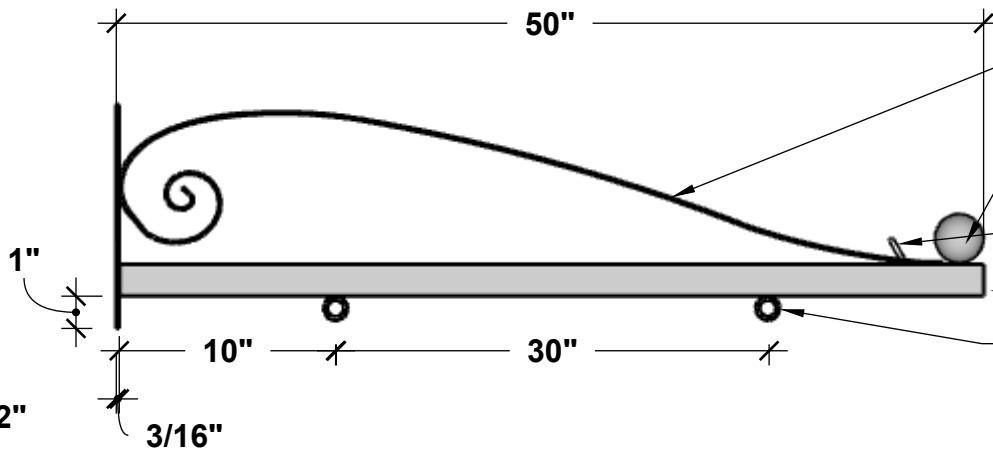

**SIDE VIEW**

**FRONT VIEW**

**PERSPECTIVE VIEW**

- 2" x 3/16" Steel Flat Bar
- 3" Dia. Steel Ball Finial
- 3/4" O.D. x 3/16" Thk. Guy Wire Ring 45° facing Mounting Plate
- 2" Sq. Tube
- 1-1/2" OD Steel Bracket Ring