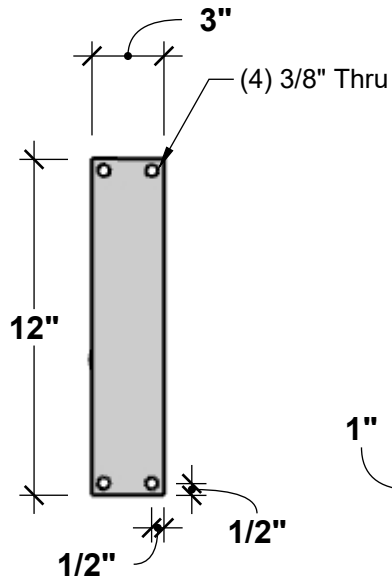

SIDE VIEW

FRONT VIEW

PERSPECTIVE VIEW

GENERAL NOTES	

SIGN BRACKET
—STORE—

A CARLSBAD MANUFACTURING COMPANY

1 (888) 919-7446

SignBracketStore.com

PRODUCT DESCRIPTION				SKU				PREPARED FOR		APPROVAL SIGNATURE
MODINA SIGN BRACKET				378B-30						
DIMENSIONS	MATERIAL	COLOR / FINISH	REP	DB	DATE	REV	ORDER #	PROJECT / SIDEMARK / IF#	APPROVAL DATE	
30"L	STEEL		Cressa	RM	01/2025					