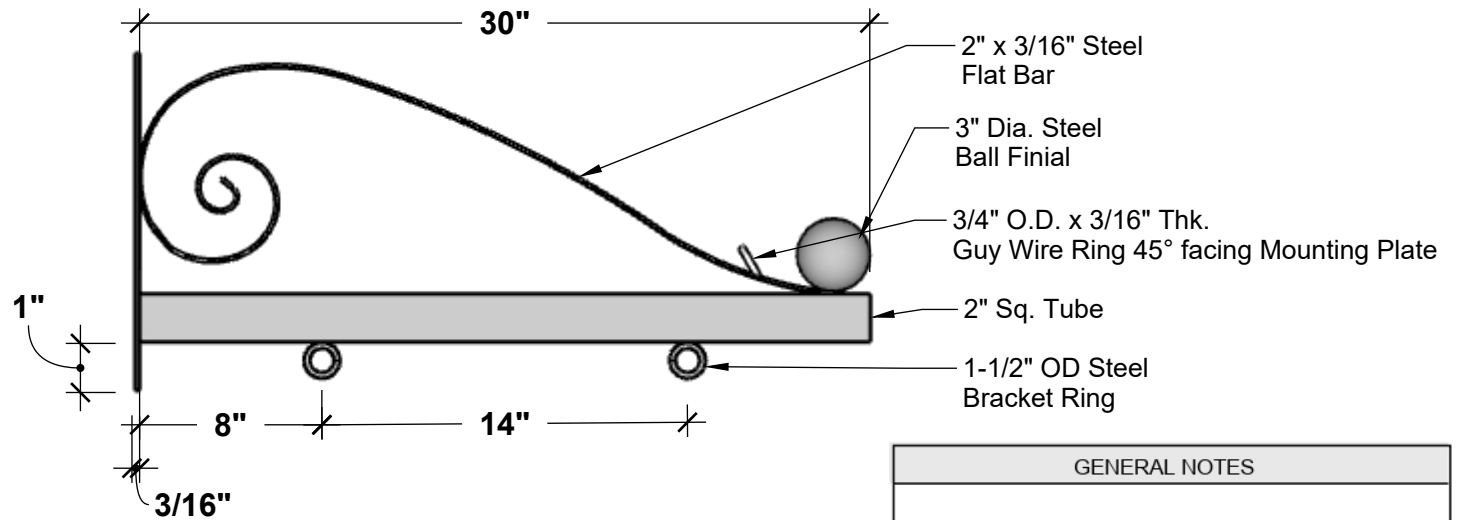

SIDE VIEW

FRONT VIEW

PERSPECTIVE VIEW

GENERAL NOTES	

SIGN BRACKET
—STORE—

A CARLSBAD MANUFACTURING COMPANY

1 (888) 919-7446

SignBracketStore.com

PRODUCT DESCRIPTION				SKU				PREPARED FOR		APPROVAL SIGNATURE
MODINA SIGN BRACKET				378B-30						
DIMENSIONS	MATERIAL	COLOR / FINISH	REP	DB	DATE	REV	ORDER #	PROJECT / SIDEMARK / IF#	APPROVAL DATE	
30"L	STEEL		Cressa	RM	01/2025					