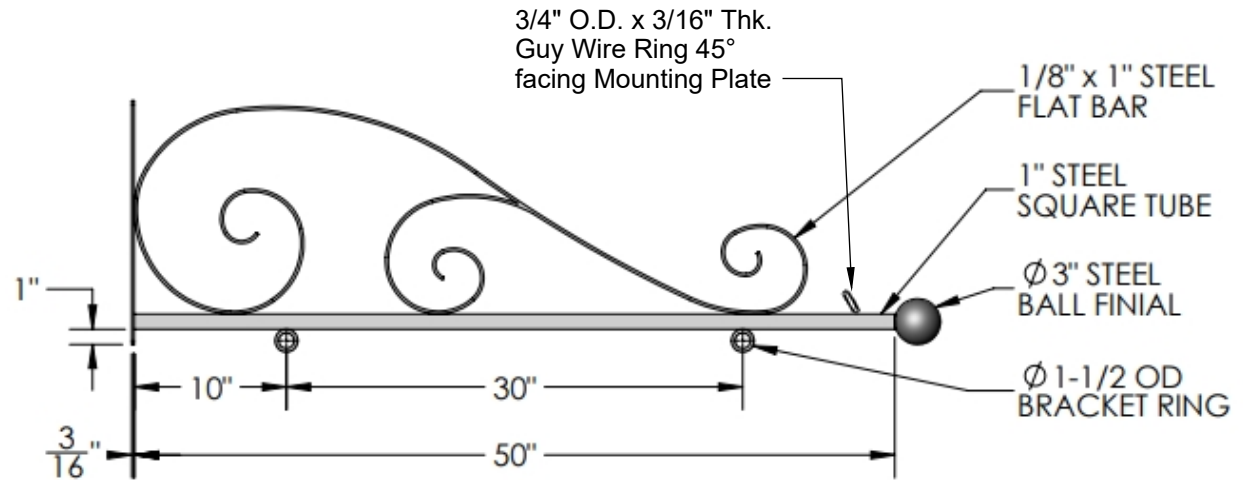

SIDE VIEW

FRONT VIEW

GENERAL NOTES

SIGN BRACKET
—STORE—

A CARLSBAD MANUFACTURING COMPANY

1 (888) 919-7446

SignBracketStore.com

PRODUCT DESCRIPTION				SKU				PREPARED FOR		APPROVAL SIGNATURE
TORINO ELITE HANGING BLADE SIGN BRACKET				370B-50						
DIMENSIONS	MATERIAL	COLOR / FINISH	REP	DB	DATE	REV	ORDER #	PROJECT / SIDEMARK / IF#		APPROVAL DATE
50"L	STEEL	Textured Black Powder Coat	Gordana	RM	01/2025					