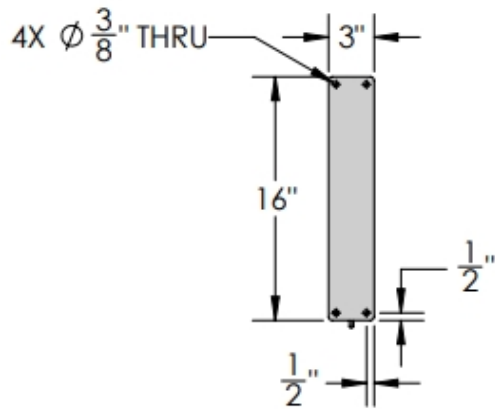

SIDE VIEW

FRONT VIEW

GENERAL NOTES

SIGN BRACKET
—STORE—

A CARLSBAD MANUFACTURING COMPANY

1 (888) 919-7446

SignBracketStore.com

PRODUCT DESCRIPTION				SKU				PREPARED FOR		APPROVAL SIGNATURE
TORINO ELITE HANGING BLADE SIGN BRACKET				370B-50						
DIMENSIONS	MATERIAL	COLOR / FINISH	REP	DB	DATE	REV	ORDER #	PROJECT / SIDEMARK / IF#		APPROVAL DATE
50"L	STEEL	Textured Black Powder Coat	Gordana	RM	01/2025					