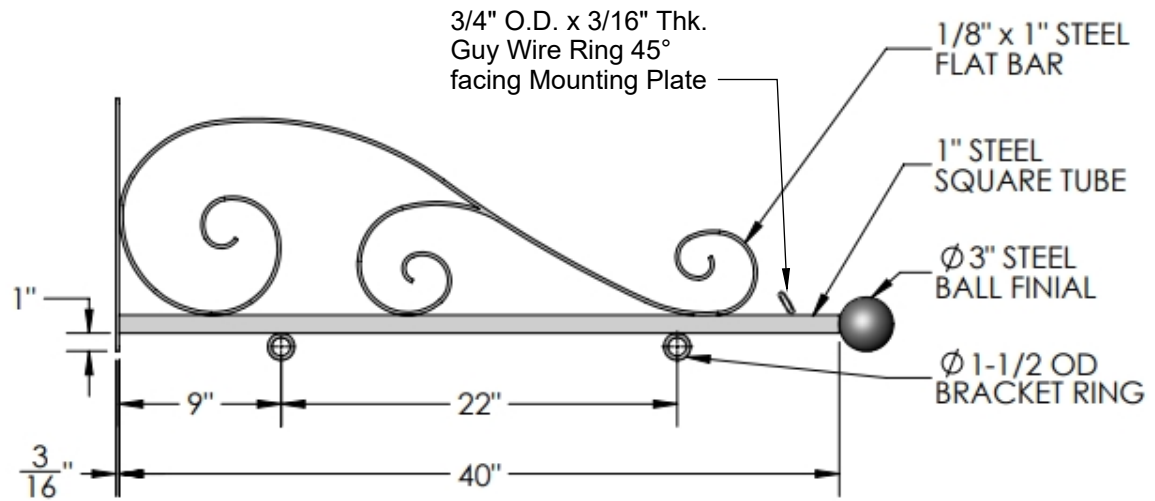

SIDE VIEW

FRONT VIEW

GENERAL NOTES

SIGN BRACKET
—STORE—

A CARLSBAD MANUFACTURING COMPANY

1 (888) 919-7446

SignBracketStore.com

PRODUCT DESCRIPTION				SKU				PREPARED FOR		APPROVAL SIGNATURE
TORINO ELITE HANGING BLADE SIGN BRACKET				370B-40						
DIMENSIONS	MATERIAL	COLOR / FINISH	REP	DB	DATE	REV	ORDER #	PROJECT / SIDEMARK / IF#	APPROVAL DATE	
40"L	STEEL	Textured Black Powder Coat	Gordana	RM	01/2025					