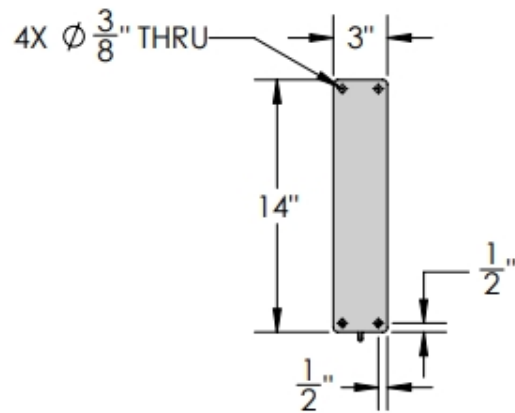

SIDE VIEW

FRONT VIEW

GENERAL NOTES

SIGN BRACKET
—STORE—

A CARLSBAD MANUFACTURING COMPANY

1 (888) 919-7446

SignBracketStore.com

PRODUCT DESCRIPTION				SKU				PREPARED FOR		APPROVAL SIGNATURE
TORINO ELITE HANGING BLADE SIGN BRACKET				370B-40						
DIMENSIONS	MATERIAL	COLOR / FINISH	REP	DB	DATE	REV	ORDER #	PROJECT / SIDEMARK / IF#	APPROVAL DATE	
40"L	STEEL	Textured Black Powder Coat	Gordana	RM	01/2025					