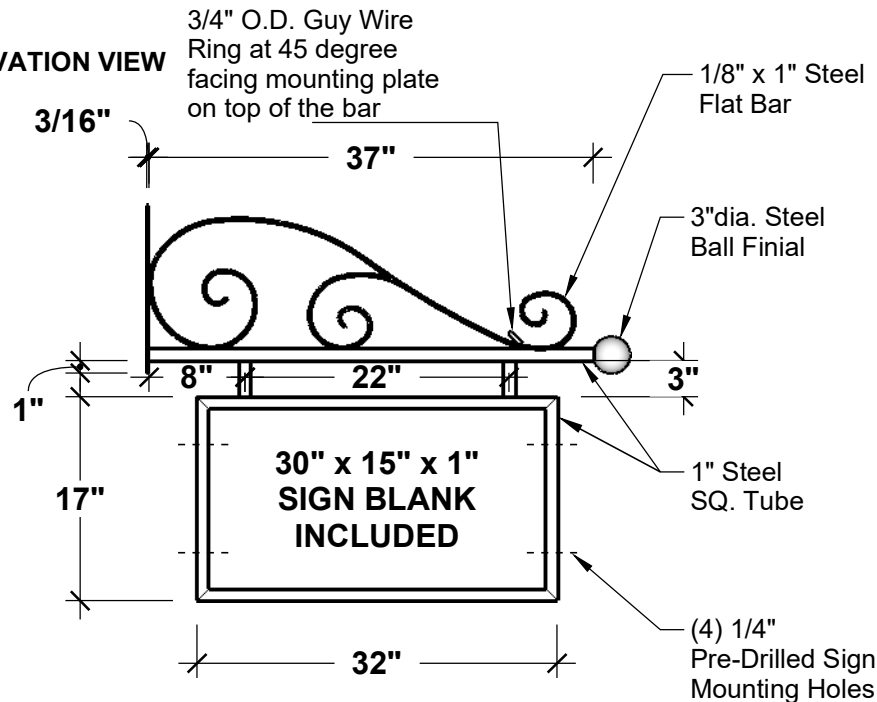

ELEVATION VIEW

PERSPECTIVE VIEW

BACKPLATE VIEW

GENERAL NOTES

6056 Corte Del Cedro, Carlsbad CA 92011
 1-888-320-0626/service@plantersunlimited.com
 www.plantersunlimited.com

PRODUCT DESCRIPTION	SKU			ORDER NUMBER	CUSTOMER SIGNATURE
40" TORINO SIGN BRACKET WITH STATIONARY FRAME	370B-40-3015-REC100				
DIMENSIONS	COLOR	FINISH	REP:	DB:	DATE
	Textured Black Powder Coat				