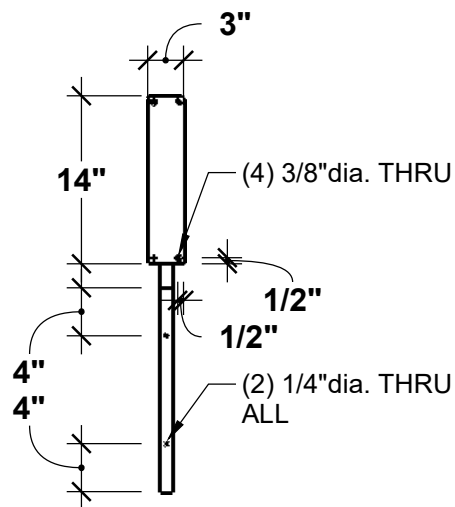

ELEVATION VIEW

PERSPECTIVE VIEW

BACKPLATE VIEW

GENERAL NOTES

6056 Corte Del Cedro, Carlsbad CA 92011
 1-888-320-0626/service@plantersunlimited.com
 www.plantersunlimited.com

PRODUCT DESCRIPTION	SKU			ORDER NUMBER	CUSTOMER SIGNATURE
40" TORINO SIGN BRACKET WITH STATIONARY FRAME	370B-40-3015-REC100				
DIMENSIONS	COLOR	FINISH	REP:	DB:	DATE
	Textured Black Powder Coat				