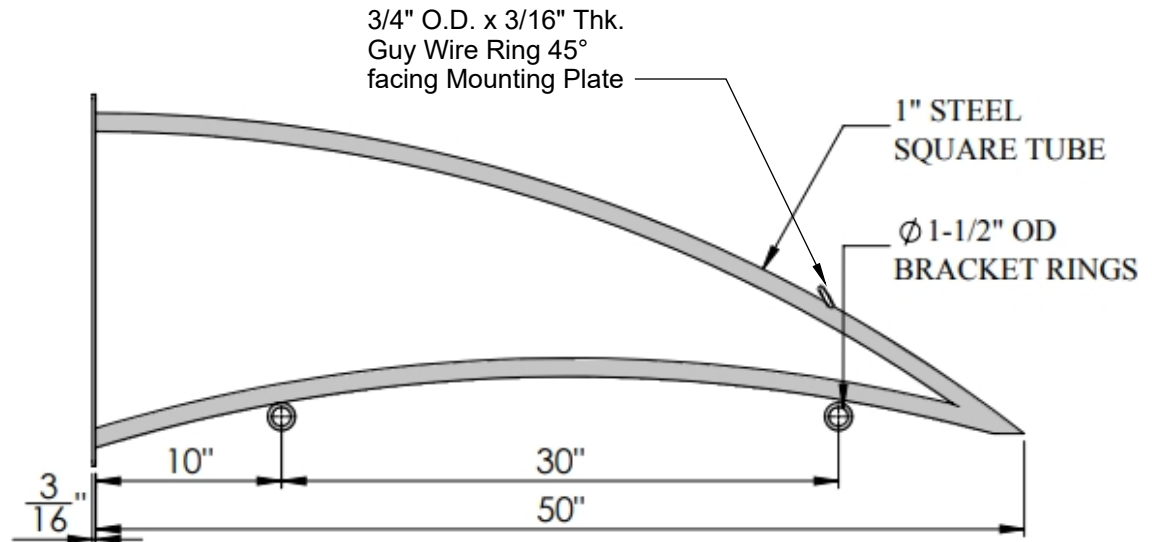

SIDE VIEW

FRONT VIEW

GENERAL NOTES	

SIGN BRACKET
—STORE—

A CARLSBAD MANUFACTURING COMPANY

1 (888) 919-7446

SignBracketStore.com

PRODUCT DESCRIPTION					SKU			PREPARED FOR		APPROVAL SIGNATURE
MODERN ARCH SIGN BRACKET					360B-50					
DIMENSIONS	MATERIAL	COLOR / FINISH	REP	DB	DATE	REV	ORDER #	PROJECT / SIDEMARK / IF#		APPROVAL DATE
50"L	STEEL	Textured Black Powder Coat	Gordana	RM	01/2025					