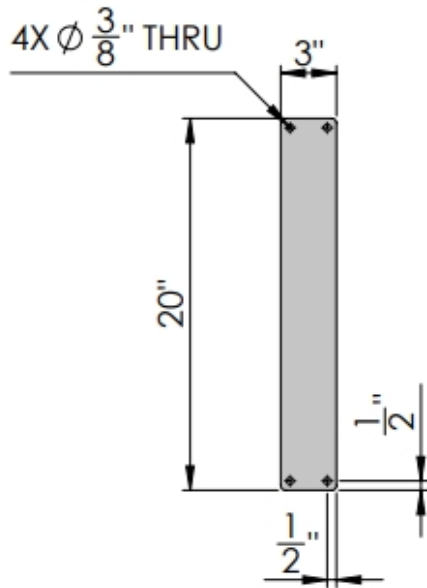

SIDE VIEW

FRONT VIEW

GENERAL NOTES	

SIGN BRACKET
—STORE—

A CARLSBAD MANUFACTURING COMPANY

1 (888) 919-7446

SignBracketStore.com

PRODUCT DESCRIPTION					SKU			PREPARED FOR		APPROVAL SIGNATURE
MODERN ARCH SIGN BRACKET					360B-50					
DIMENSIONS	MATERIAL	COLOR / FINISH	REP	DB	DATE	REV	ORDER #	PROJECT / SIDEMARK / IF#		APPROVAL DATE
50"L	STEEL	Textured Black Powder Coat	Gordana	RM	01/2025					