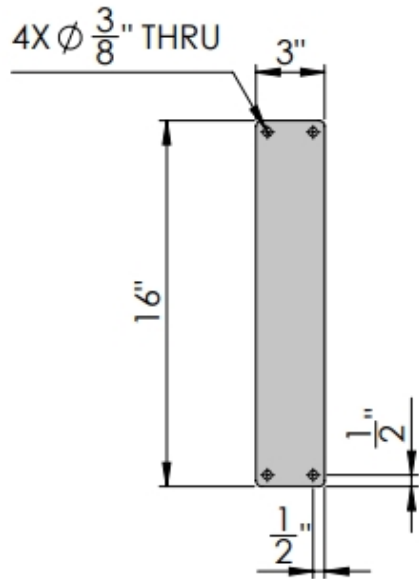

SIDE VIEW

FRONT VIEW

GENERAL NOTES	

SIGN BRACKET
—STORE—

A CARLSBAD MANUFACTURING COMPANY

1 (888) 919-7446

SignBracketStore.com

PRODUCT DESCRIPTION					SKU			PREPARED FOR		APPROVAL SIGNATURE
MODERN ARCH SIGN BRACKET					360B-40					
DIMENSIONS	MATERIAL	COLOR / FINISH	REP	DB	DATE	REV	ORDER #	PROJECT / SIDEMARK / IF#		APPROVAL DATE
40"L	STEEL	Textured Black Powder Coat	Gordana	RM	01/2025					