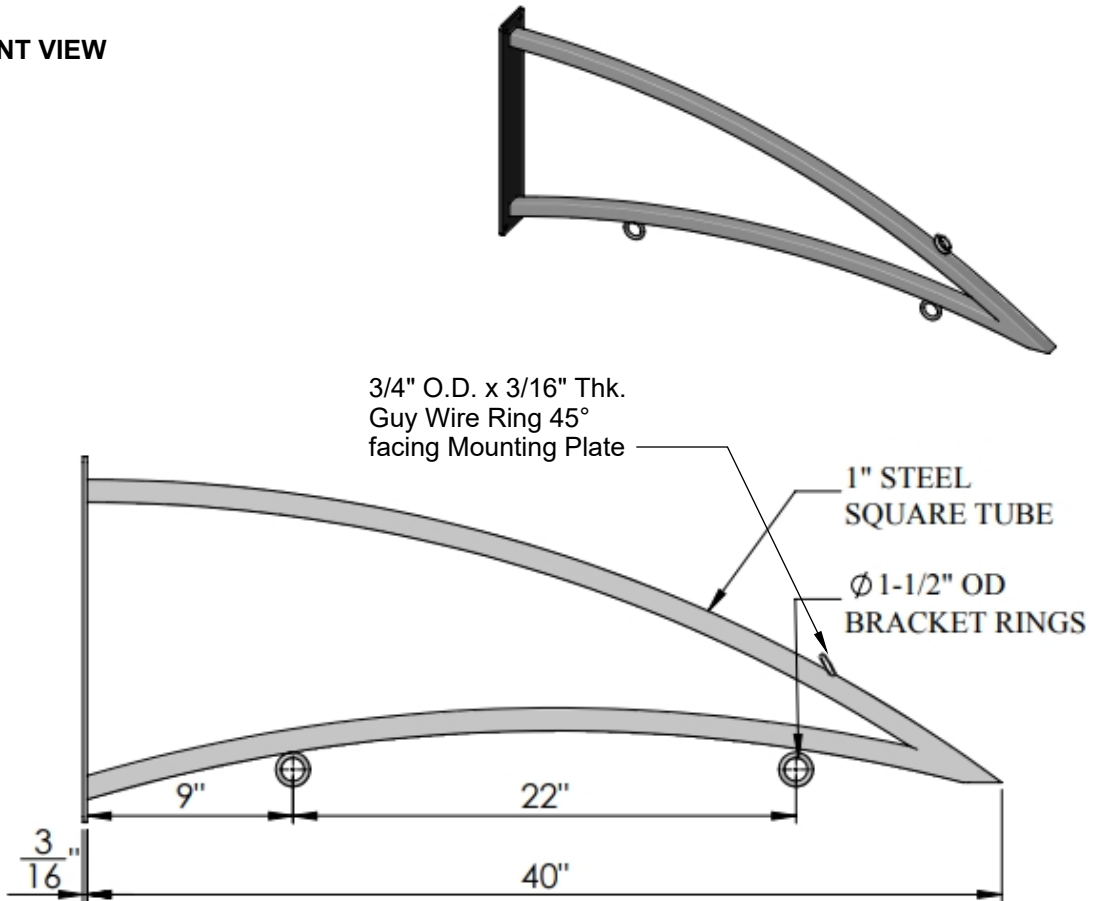

SIDE VIEW

FRONT VIEW

GENERAL NOTES	

SIGN BRACKET
—STORE—

A CARLSBAD MANUFACTURING COMPANY

1 (888) 919-7446

SignBracketStore.com

PRODUCT DESCRIPTION					SKU			PREPARED FOR		APPROVAL SIGNATURE
MODERN ARCH SIGN BRACKET					360B-40					
DIMENSIONS	MATERIAL	COLOR / FINISH	REP	DB	DATE	REV	ORDER #	PROJECT / SIDEMARK / IF#		APPROVAL DATE
40"L	STEEL	Textured Black Powder Coat	Gordana	RM	01/2025					