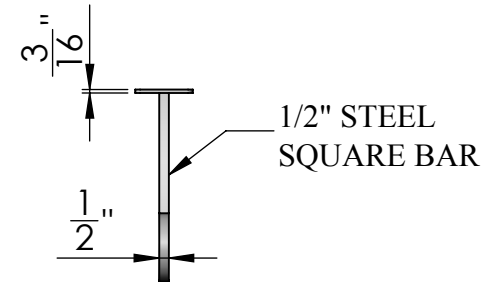

TOP VIEW

FRONT VIEW

SIDE VIEW

Date: 05/2015
 Scale: NTS
 CB:
 Order#:

Content: 40" Bordeaux Ceiling Mount Sign Bracket
 PN: 343B-40
 Color/Finish: Textured Black Power Coat
 Customer Approval: _____

Design by Sign Bracket Store. All visual representations and designs are the intellectual property of Sign Bracket Store and protected under copyright law. Any duplication of this design is in direct violation of the law and will result in legal action.
 © Copyright 2008-2015