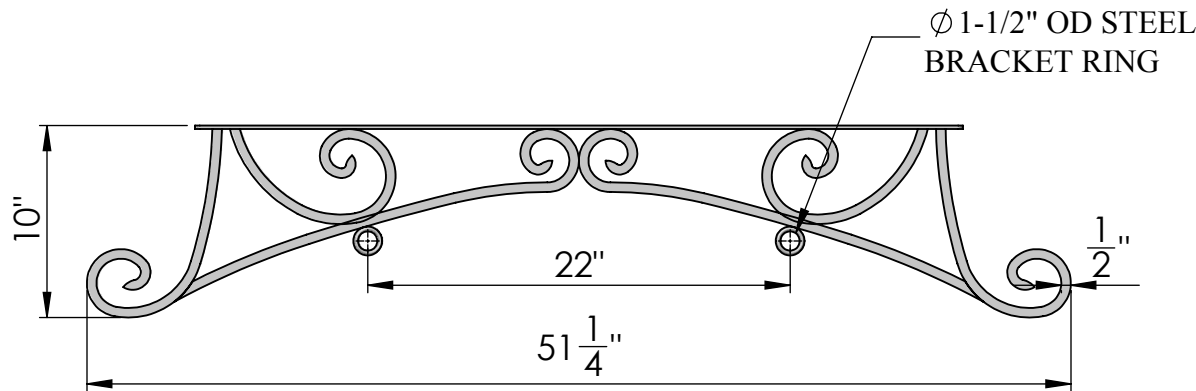

TOP VIEW

FRONT VIEW

SIDE VIEW

Date: 05/2015
 Scale: NTS
 CB:
 Order#:

Content: 40" Bordeaux Ceiling Mount Sign Bracket
 PN: 343B-40
 Color/Finish: Textured Black Power Coat
 Customer Approval: _____

Design by Sign Bracket Store. All visual representations and designs are the intellectual property of Sign Bracket Store and protected under copyright law. Any duplication of this design is in direct violation of the law and will result in legal action.
 © Copyright 2008-2015