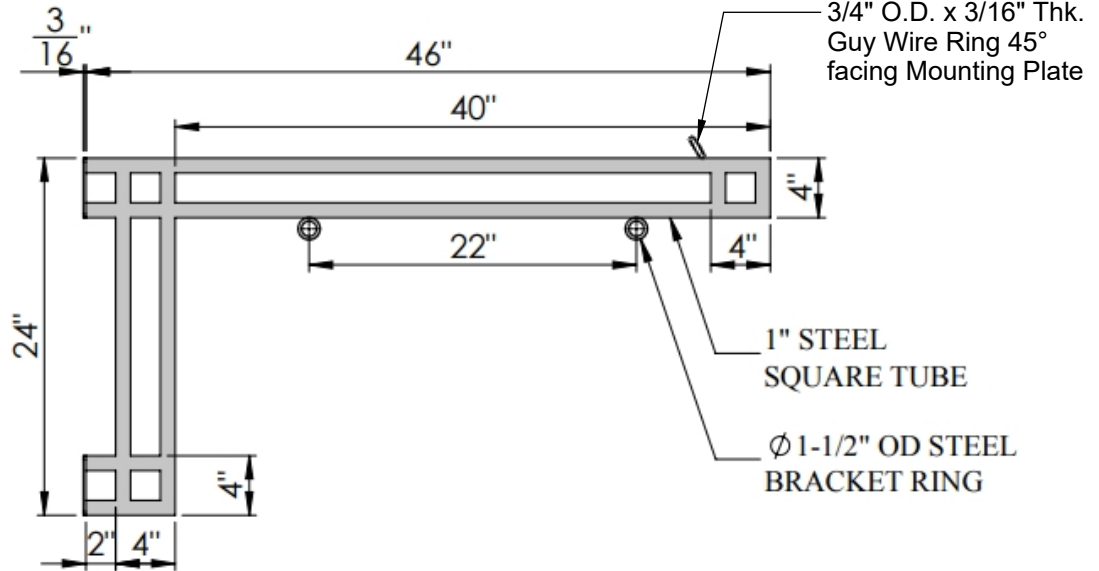

**SIDE VIEW**

**FRONT VIEW**

GENERAL NOTES	

**SIGN BRACKET**  
—STORE—

A CARLSBAD MANUFACTURING COMPANY

1 (888) 919-7446

SignBracketStore.com

PRODUCT DESCRIPTION					SKU			PREPARED FOR		APPROVAL SIGNATURE
MODERN TRUSS HANGING SIGN BRACKET					1150-46					
DIMENSIONS	MATERIAL	COLOR / FINISH	REP	DB	DATE	REV	ORDER #	PROJECT / SIDEMARK / IF#		APPROVAL DATE
46"L	STEEL	Textured Black Powder Coat	Gordana	RM	01/2025					