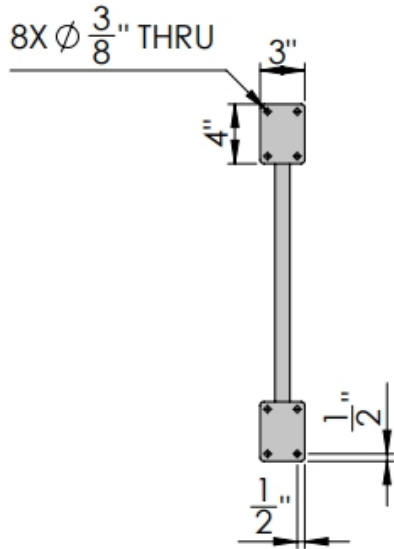

**SIDE VIEW**

**FRONT VIEW**

GENERAL NOTES	

**SIGN BRACKET**  
—STORE—

A CARLSBAD MANUFACTURING COMPANY

1 (888) 919-7446

SignBracketStore.com

PRODUCT DESCRIPTION					SKU			PREPARED FOR		APPROVAL SIGNATURE
MODERN TRUSS HANGING SIGN BRACKET					1150-46					
DIMENSIONS	MATERIAL	COLOR / FINISH	REP	DB	DATE	REV	ORDER #	PROJECT / SIDEMARK / IF#		APPROVAL DATE
46"L	STEEL	Textured Black Powder Coat	Gordana	RM	01/2025					